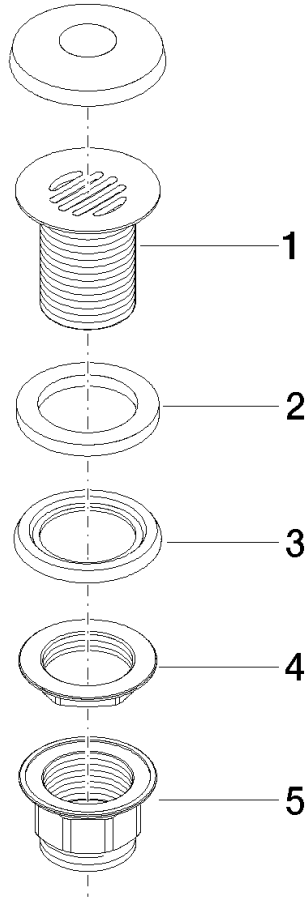

10 110 970

Fits: IMO, LULU, MADISON, MEM, TARA,  
CL.1, LISSÉ, VAIA, META, CYO

	Brushed Bronze	10 110 970-42
	Chrome	10 110 970-00
	Brushed Platinum	10 110 970-06
	Platinum	10 110 970-08
	Durabass (23kt Gold)	10 110 970-09
	Dark Chrome	10 110 970-19
	Light Gold	10 110 970-26
	Brushed Light Gold	10 110 970-27
	Brushed Durabass (23kt Gold)	10 110 970-28
	Matte Black	10 110 970-33
	Brushed Champagne (22kt Gold)	10 110 970-46
	Champagne (22kt Gold)	10 110 970-47
	Brushed Chrome	10 110 970-93
	Brushed Dark Platinum	10 110 970-99

## Grated waste 1 1/4" - Brushed Bronze

---

IMO

10 110 970

Only suitable for sinks without an overflow.

10 110 970

10 110 970

Parts for other finishes can be found here: [Chrome](#)

Spare parts list

No.	Item Number	Name	Quantity used	Delivery time
1	09 11 01 025-42	cup	1	60
2	09 14 05 039 90	seal	1	2
3	09 14 03 025 90	seal	1	2
4	09 23 10 017 90	nut	1	2
5	09 23 10 020-42	nut	1	60